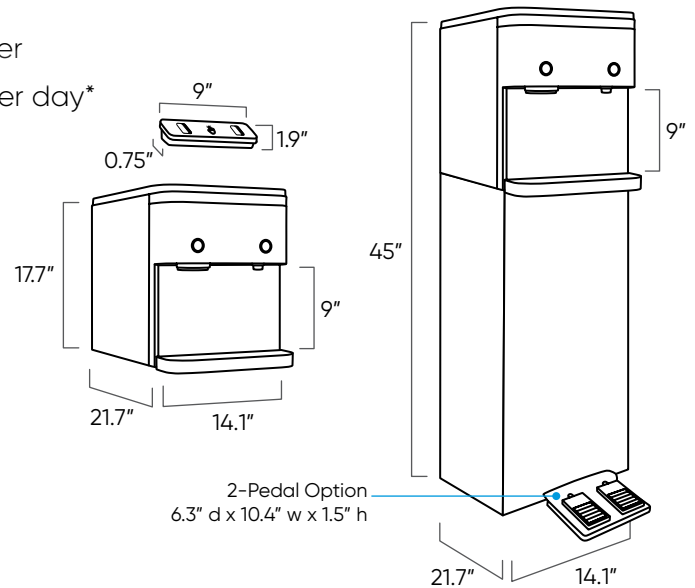

water up

Quench 960/965

Upgrade your workplace water and ice dispenser with the Quench 960! The Quench 960 water and ice dispenser produces up to 125 lbs. of high-quality chewable nugget ice while providing an endless supply of freshly filtered ambient and hot drinking water. With its taller "no-bend" ergonomic design, the Quench 960 is an attractive addition to any workplace location – break room, kitchen, or hallway. The Quench 965 is the same great water and ice dispenser as a compact space-saving countertop model. Water up with the Quench 960!

Bottlefree Water Cooler & Ice Dispenser

- State-of-the-art Quench filtration
- Single spout for room temperature and hot drinking water
- Produces 125 lbs. of chewable compressed nugget ice per day*
- Stores up to 7 lbs. of ice
- Hot water safety dispensing
- Antimicrobial surface protection
- Leak detection technology
- Touch sensor interface
- Optional touchless sensor lid or dual pedal available
- ADA compliant
- Countertop model Quench 965 fits under most cabinets

Specifications

Quench 960 (Freestanding)

Dimensions	45" h x 14.1" w x 21.7" d
Dispensing Area Height	9"
Weight	1039 lbs
Ice Output	125 lbs in 24 hours
Ice Storage	7 lbs
Hot Tank Capacity	0.33 gal (1.25 liters)
Recommended Water Pressure	30 - 70 PSI
Rated Voltage/Frequency	120V/60Hz
Power Consumption	1.6kWh/ 24 hours
Drainage	Drainless technology available in low TDS environments (<150 ppm)
Clearance	5" sides, rear; Access to the top is required for service
Model Number	960

Quench 965 (Countertop)

Dimensions	17.7" h x 14.1" w x 21.7" d
Dispensing Area Height	9"
Weight	71.9 lbs
Ice Output	125 lbs in 24 hours
Ice Storage	7 lbs
Hot Tank Capacity	0.33 gal (1.25 liters)
Recommended Water Pressure	30 - 70 PSI
Rated Voltage/Frequency	120V/60Hz
Power Consumption	1.6kWh/24 hours
Drainage	Drainless technology available in low TDS environments (<150 ppm)
Clearance	5" sides, rear; Access to the top is required for service
Model Number	965